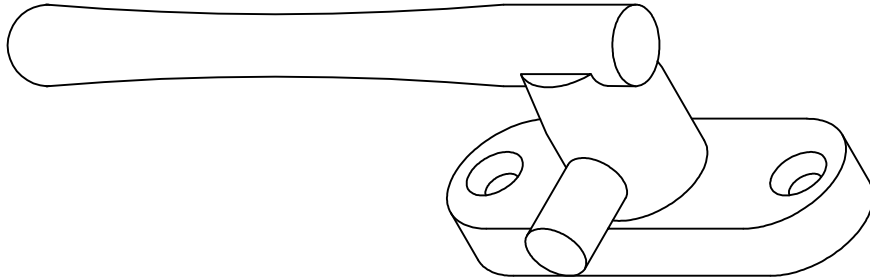

CAVALIER
The style is Classic
The look is timeless

ROMA
Handles that capture the
spirit of contemporary life

STRIKE

These handles complement Awning and Casement Windows.
They are manufactured from solid brass and finished in
Polished Brass, Satin Chrome Plate or Bronze.