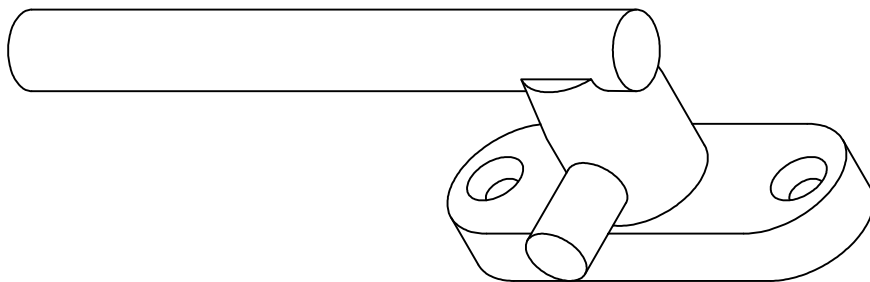

CAVALIER
The style is Classic
The look is timeless

ROMA
Handles that capture the
spirit of contemporary life

STRIKE

These handles complement Awning and Casement Windows.
They are manufactured from solid brass and finished in
Polished Brass, Satin Chrome Plate or Bronze.